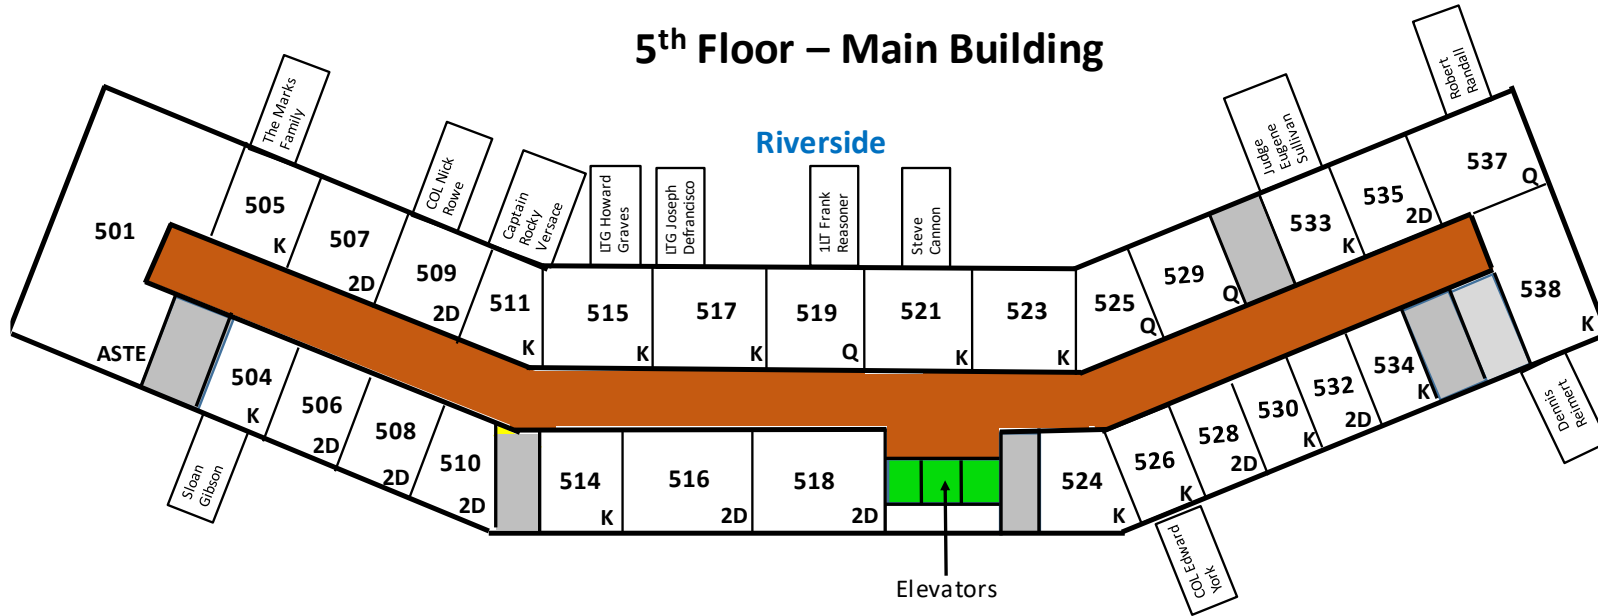

5th Floor – Main Building

Academy Side

Rooms

ASTE – Presidential Suite
K – King

2D – Double
Q – Queen