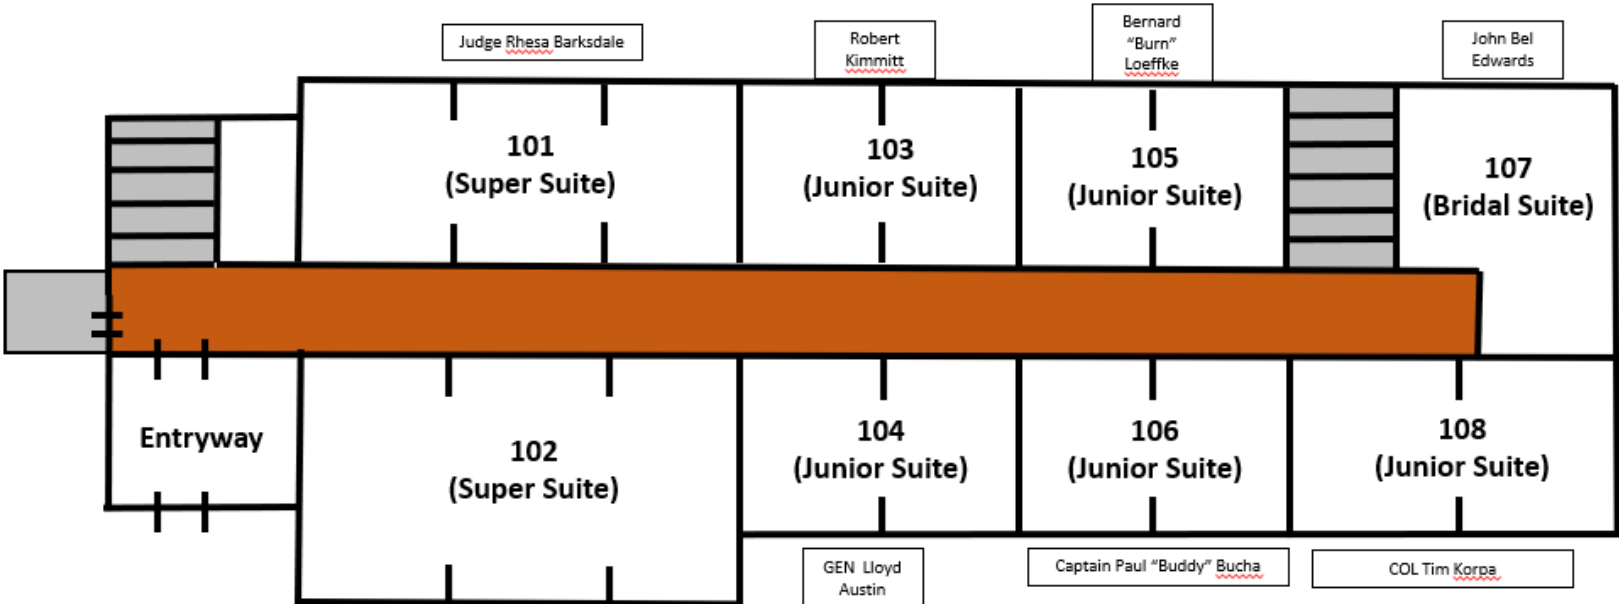

# Executive Wing Suites – 1<sup>st</sup> Floor

(8 x Rooms)

Riverside

Judge Rhesa Barksdale

Robert Kimmitt

Bernard "Burn" Loeffke

John Bel Edwards

101  
(Super Suite)

103  
(Junior Suite)

105  
(Junior Suite)

107  
(Bridal Suite)

Entryway

102  
(Super Suite)

104  
(Junior Suite)

106  
(Junior Suite)

108  
(Junior Suite)